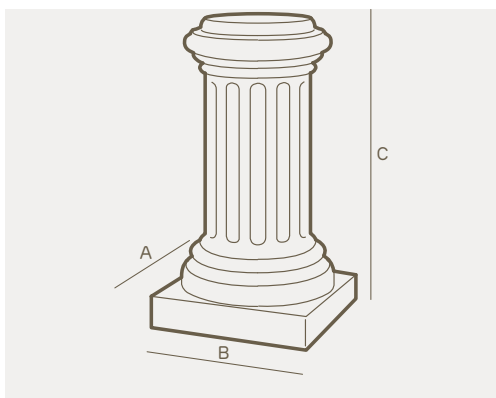

100% Recyclable	Lightweight	Antishock	U.V. Resistant	-65° C + 85° C Resistant

i valori riportati si riferiscono a quanto specificato nella scheda tecnica del produttore delle materie prime
the values shown refer to the specifications in the technical sheet of the raw materials producer

art.	size	A	B	C
1603	cm. 70	cm. 38	cm. 38	cm. 70

colors

32 bianco
white