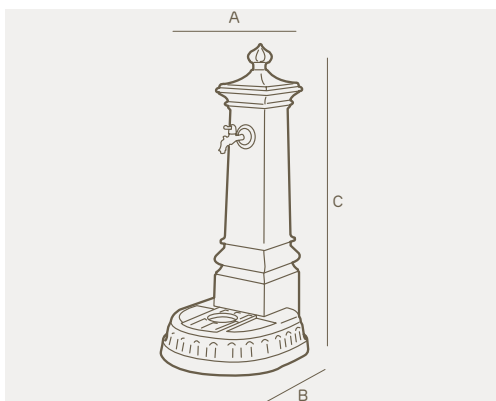

100% Recyclable	Lightweight	Antishock	U.V. Resistant	-65° C + 85° C Resistant

i valori riportati si riferiscono a quanto specificato nella scheda tecnica del produttore delle materie prime
the values shown refer to the specifications in the technical sheet of the raw materials producer

art.	A	B	C
1369	cm. 59	cm. 54	cm. 123

colors

08 antracite
anthracite grey